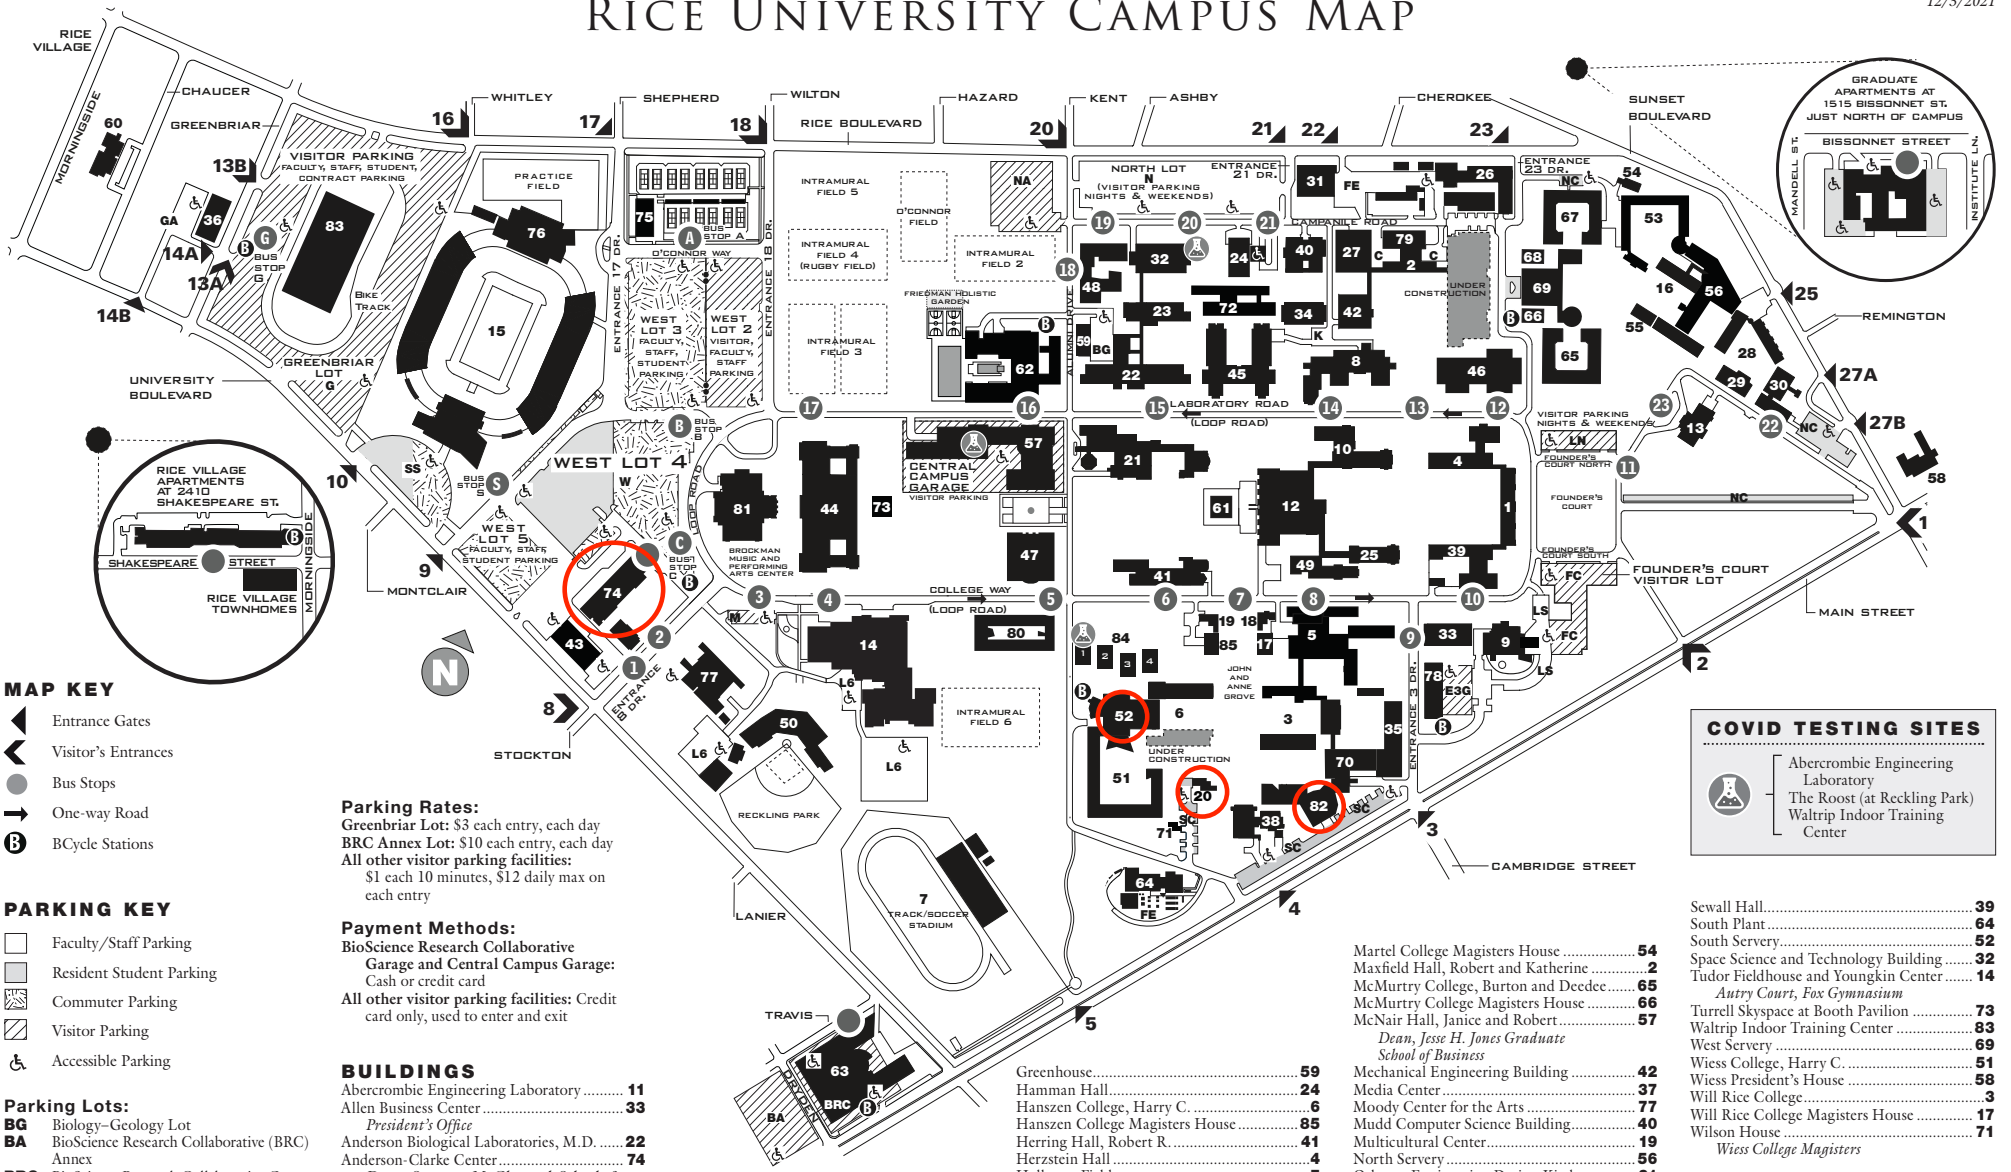

RICE UNIVERSITY CAMPUS MAP

MAP KEY

- Entrance Gates
- Visitor's Entrances
- Bus Stops
- One-way Road
- BCycle Stations

PARKING KEY

- Faculty/Staff Parking
- Resident Student Parking
- Commuter Parking
- Visitor Parking
- Accessible Parking

Parking Lots:

- BG** Biology-Geology Lot
- BA** BioScience Research Collaborative (BRC) Annex
- BRC** BioScience Research Collaborative Garage
- CG** Campanile Lot
- E3G** Central Campus Garage
- FC** Entrance 3 Garage
- FC** Founder's Court Visitor Lot
- FE** Facilities, Engineering and Planning Lot
- G** Greenbriar Lot
- GA** Greenbriar Annex
- K** Keck Lot
- LN** Lovett North Lot
- LS** Lovett South Lot
- L6** Lot Six
- M** Moody Lot
- N** North Lot
- NA** North Annex Lot
- NC** North Colleges Residents Lot
- SC** South Colleges Residents Lot
- SS** South Stadium Lot
- W** West Lot

Parking Rates:

Greenbriar Lot: \$3 each entry, each day
 BRC Annex Lot: \$10 each entry, each day
 All other visitor parking facilities:
 \$1 each 10 minutes, \$12 daily max on each entry

Payment Methods:

COVID TESTING SITES

- Abercrombie Engineering Laboratory
- The Roost (at Reckling Park)
- Waltrip Indoor Training Center

Sewall Hall.....	39
South Plant.....	64
South Servery.....	52
Space Science and Technology Building.....	32
Tudor Fieldhouse and Youngkin Center.....	14
<i>Autry Court, Fox Gymnasium</i>	
Turrell Skyspace at Booth Pavilion.....	73
Waltrip Indoor Training Center.....	83
West Servery.....	69
Wiess College, Harry C.....	51
Wiess President's House.....	58
Will Rice College.....	3
Will Rice College Magisters House.....	17
Wilson House.....	71
<i>Wiess College Magisters</i>	